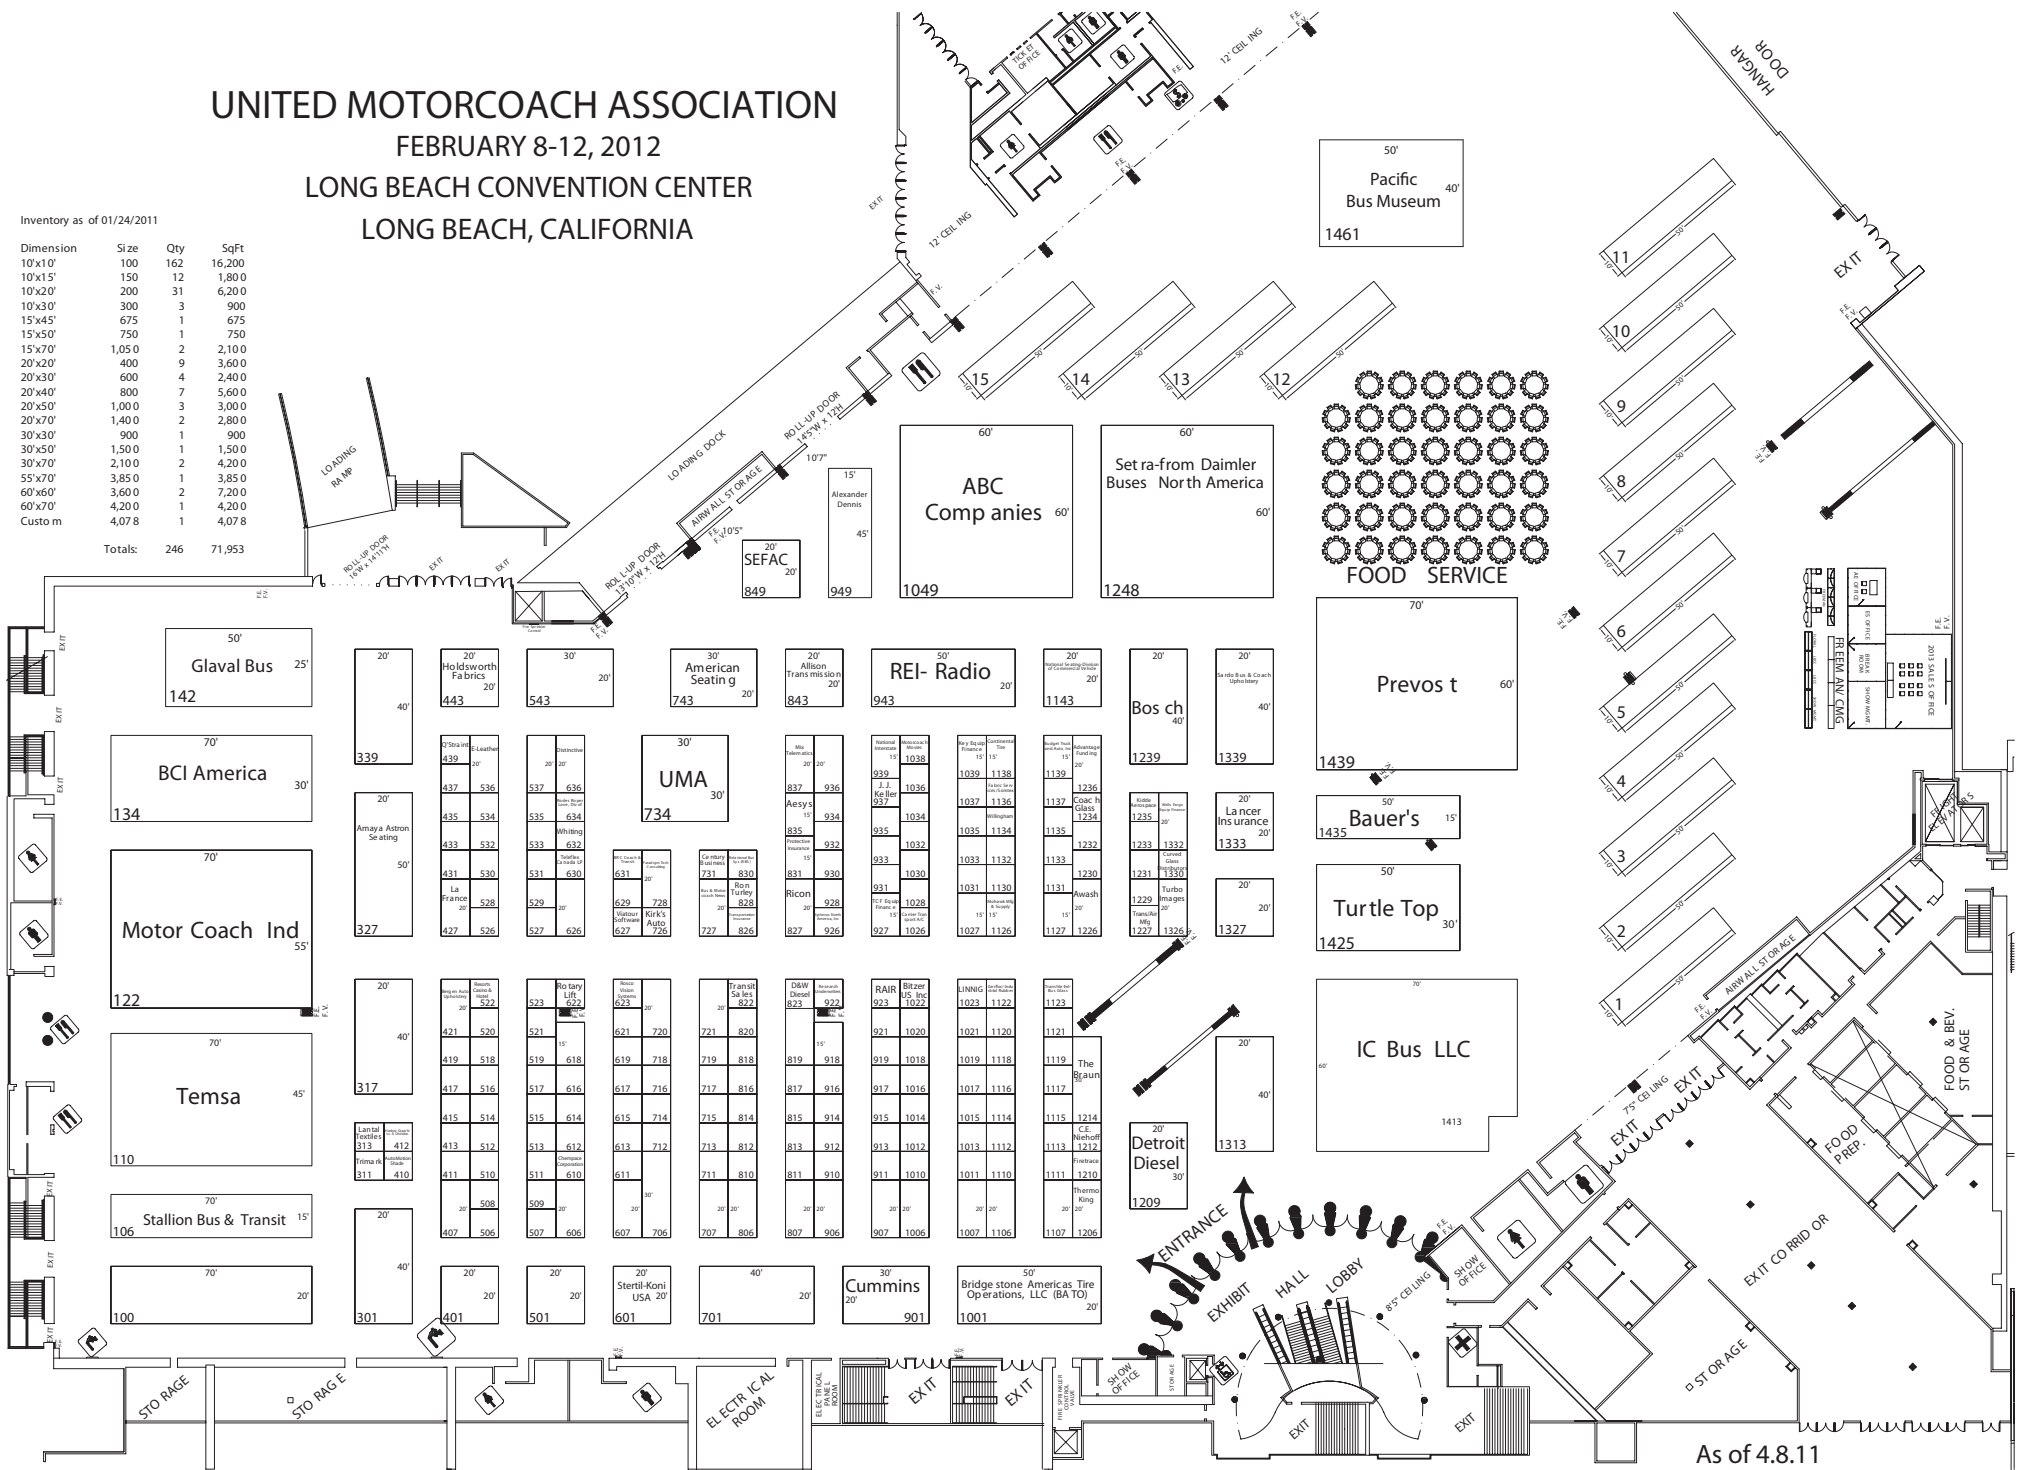

UNITED MOTORCOACH ASSOCIATION

FEBRUARY 8-12, 2012

LONG BEACH CONVENTION CENTER

LONG BEACH, CALIFORNIA

Inventory as of 01/24/2011

Dimension	Size	Qty	SqFt
10'x10'	100	162	16,200
10'x15'	150	12	1,800
10'x20'	200	31	6,200
10'x30'	300	3	900
15'x45'	675	1	675
15'x50'	750	1	750
15'x70'	1,050	2	2,100
20'x20'	400	9	3,600
20'x30'	600	4	2,400
20'x40'	800	7	5,600
20'x50'	1,000	3	3,000
20'x70'	1,400	2	2,800
30'x30'	900	1	900
30'x50'	1,500	1	1,500
30'x70'	2,100	2	4,200
55'x70'	3,850	1	3,850
60'x60'	3,600	2	7,200
60'x70'	4,200	1	4,200
Custom	4,078	1	4,078
Totals:	246	71,953	

As of 4.8.11